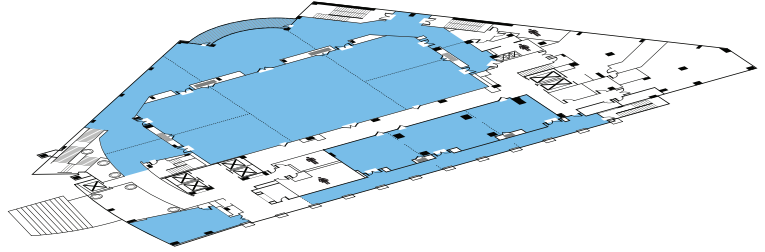

The Westin Arlington Gateway

801 North Glebe Road • Arlington, Virginia 22203 • United States
Phone (703) 717-6200 • Fax (703) 717-6204

Second Floor
page 2

The Westin Arlington Gateway

801 North Glebe Road • Arlington, Virginia 22203 • United States
Phone (703) 717-6200 • Fax (703) 717-6204